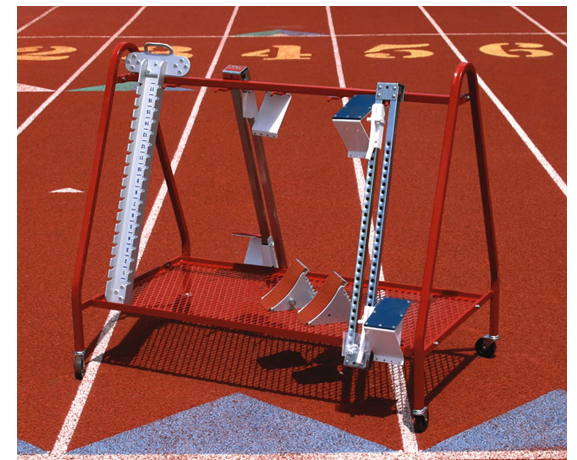

STACKHOUSE
ATHLETIC EQUIPMENT

Pricing Good—November 1st 2015 thru October 31st 2016